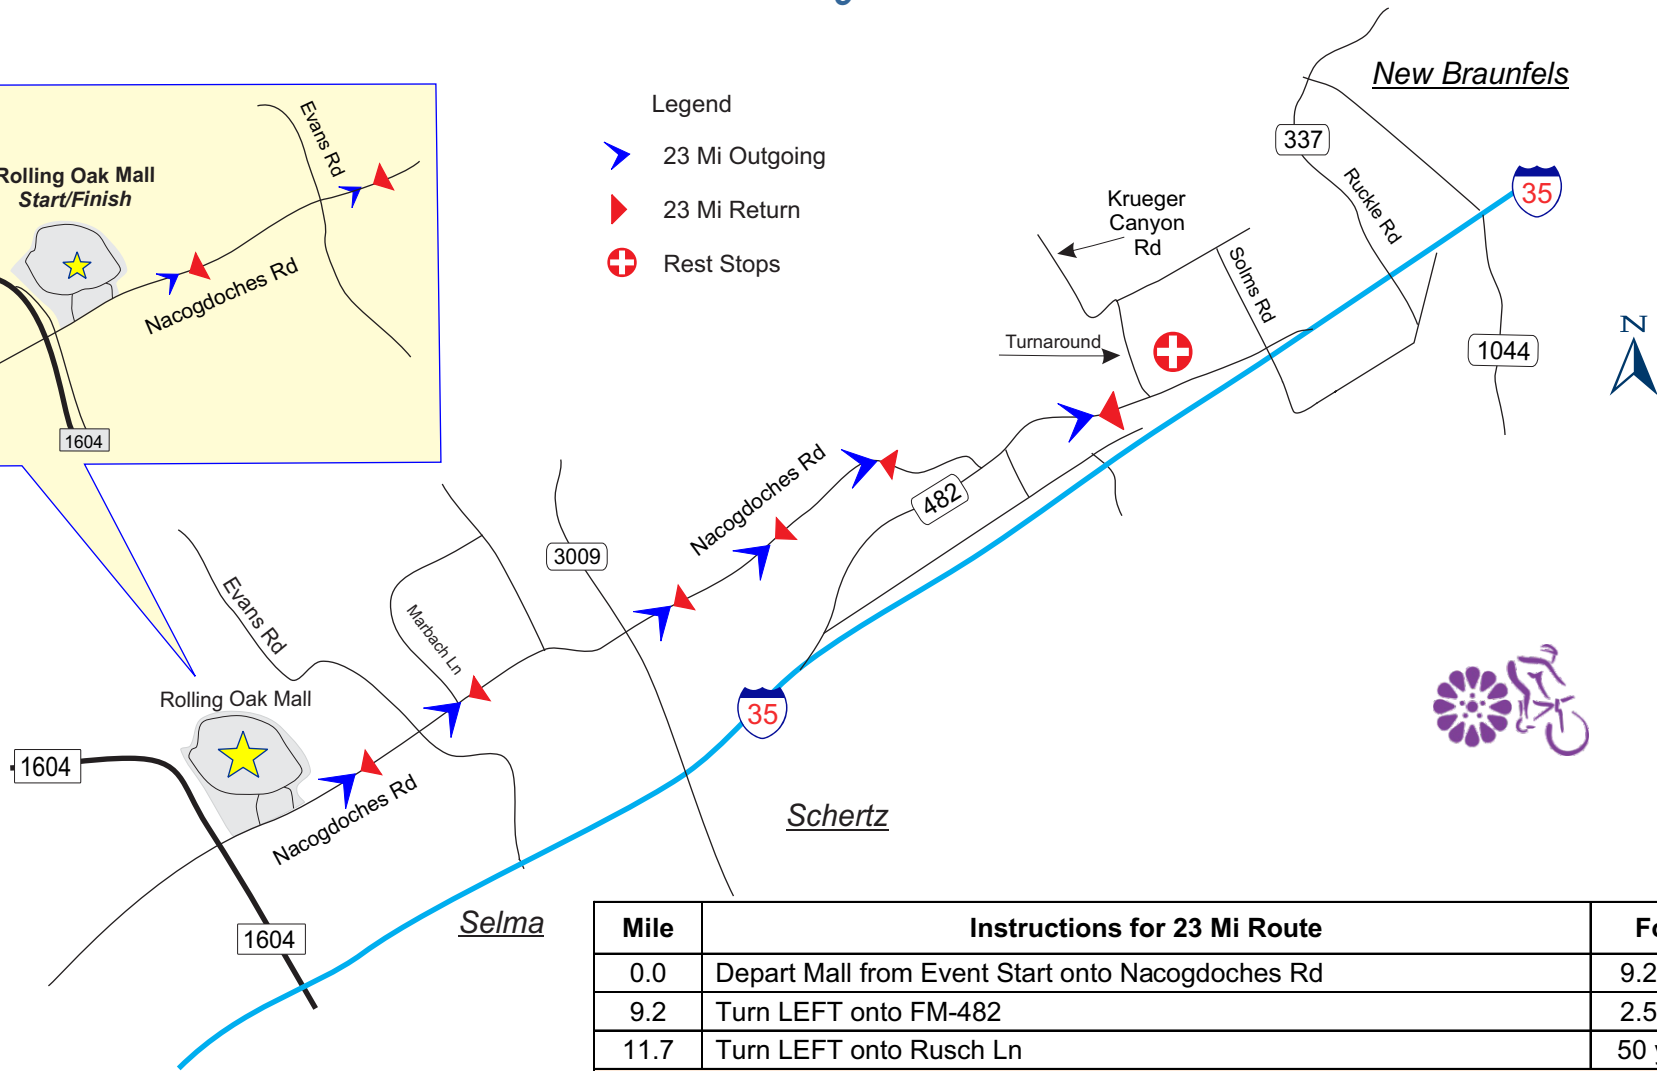

Fiesta Wildflower Ride

23 Mi

- Legend
- 23 Mi Outgoing
 - 23 Mi Return
 - Rest Stops

Mile	Instructions for 23 Mi Route	For
0.0	Depart Mall from Event Start onto Nacogdoches Rd	9.2 mi
9.2	Turn LEFT onto FM-482	2.5 mi
11.7	Turn LEFT onto Rusch Ln	50 yds
(Note: Rest Stop & Turnaround point at Solms Park)		
11.8	Exit Rest Stop on Rusch Ln	50 yds
11.8	Turn RIGHT (West) onto FM-482	2.5 mi
14.3	Turn RIGHT (North) onto Old Nacogdoches Rd	9.2 mi
23.5	Arrive at Mall & Finish Line	