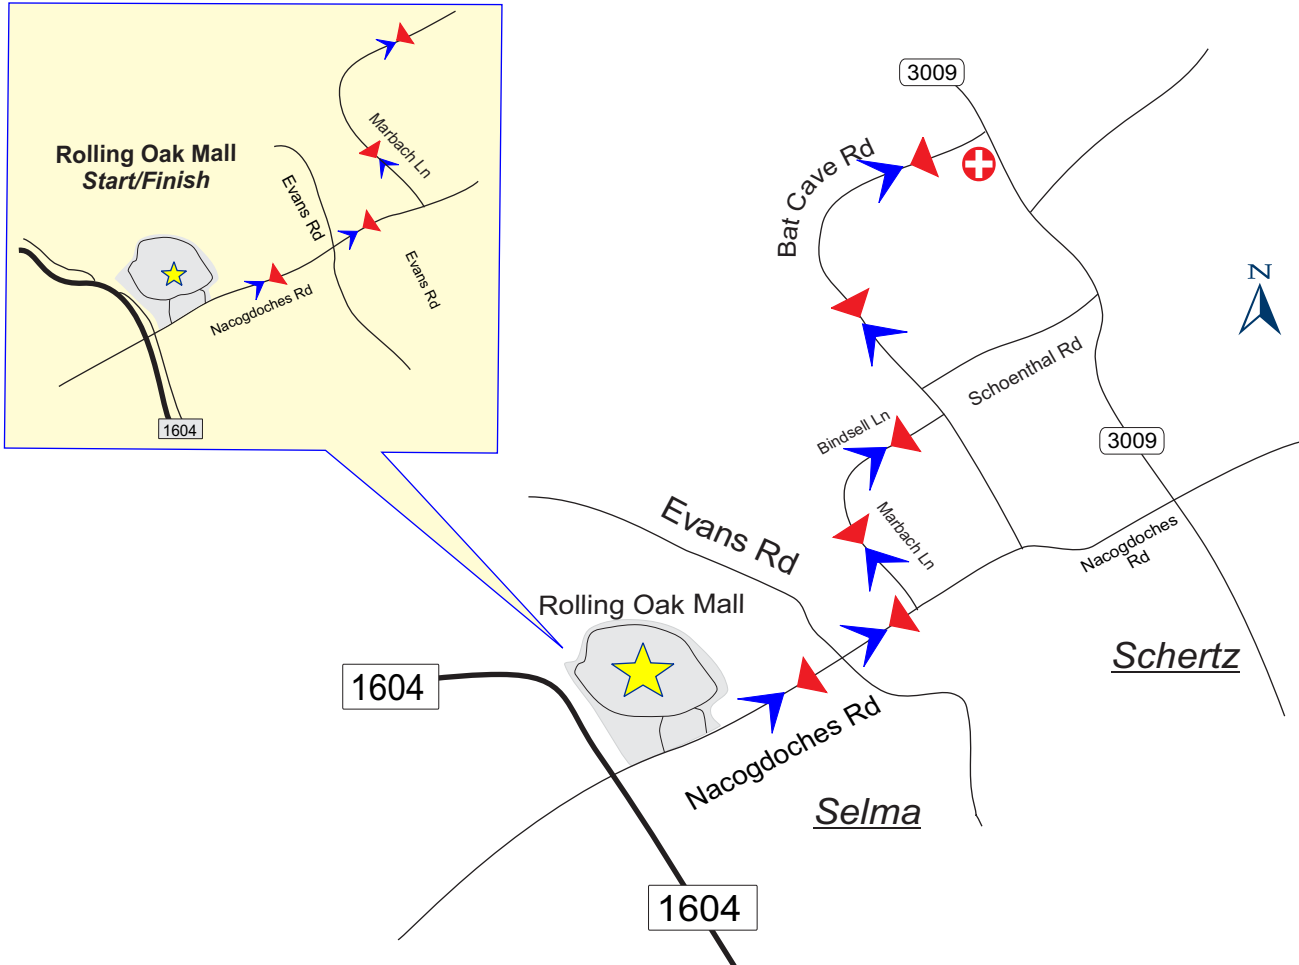

Fiesta Wildflowerz

Ride

14 Mi

Legend

-  14 Mi Outgoing
-  14 Mi Return
-  Rest Stops

Mile	Instructions for 14 Mi Route	For
0.0	Depart Mall from Event Start onto Nacogdoches Rd	2.4 mi
2.4	Turn LEFT onto Marbach Ln	1.2 mi
3.6	When road bears Right, road name changes to Bindseil Ln	1.3 mi
4.9	Turn LEFT onto Bat Cave Rd	2.5 mi
7.4	Turnaround at corner – return on Bat Cave Rd	2.5 mi
(Note: REST STOP at approx. 7.3 mi. distance)		
9.9	Turn RIGHT onto Bindseil Ln	1.3 mi
11.2	When road bears Left, road name changes to Marbach Ln	1.2 mi
12.4	Turn RIGHT onto Nacogdoches Rd (FM-2252)	2.4 mi
14.8	Arrive at Mall & Finish Line	