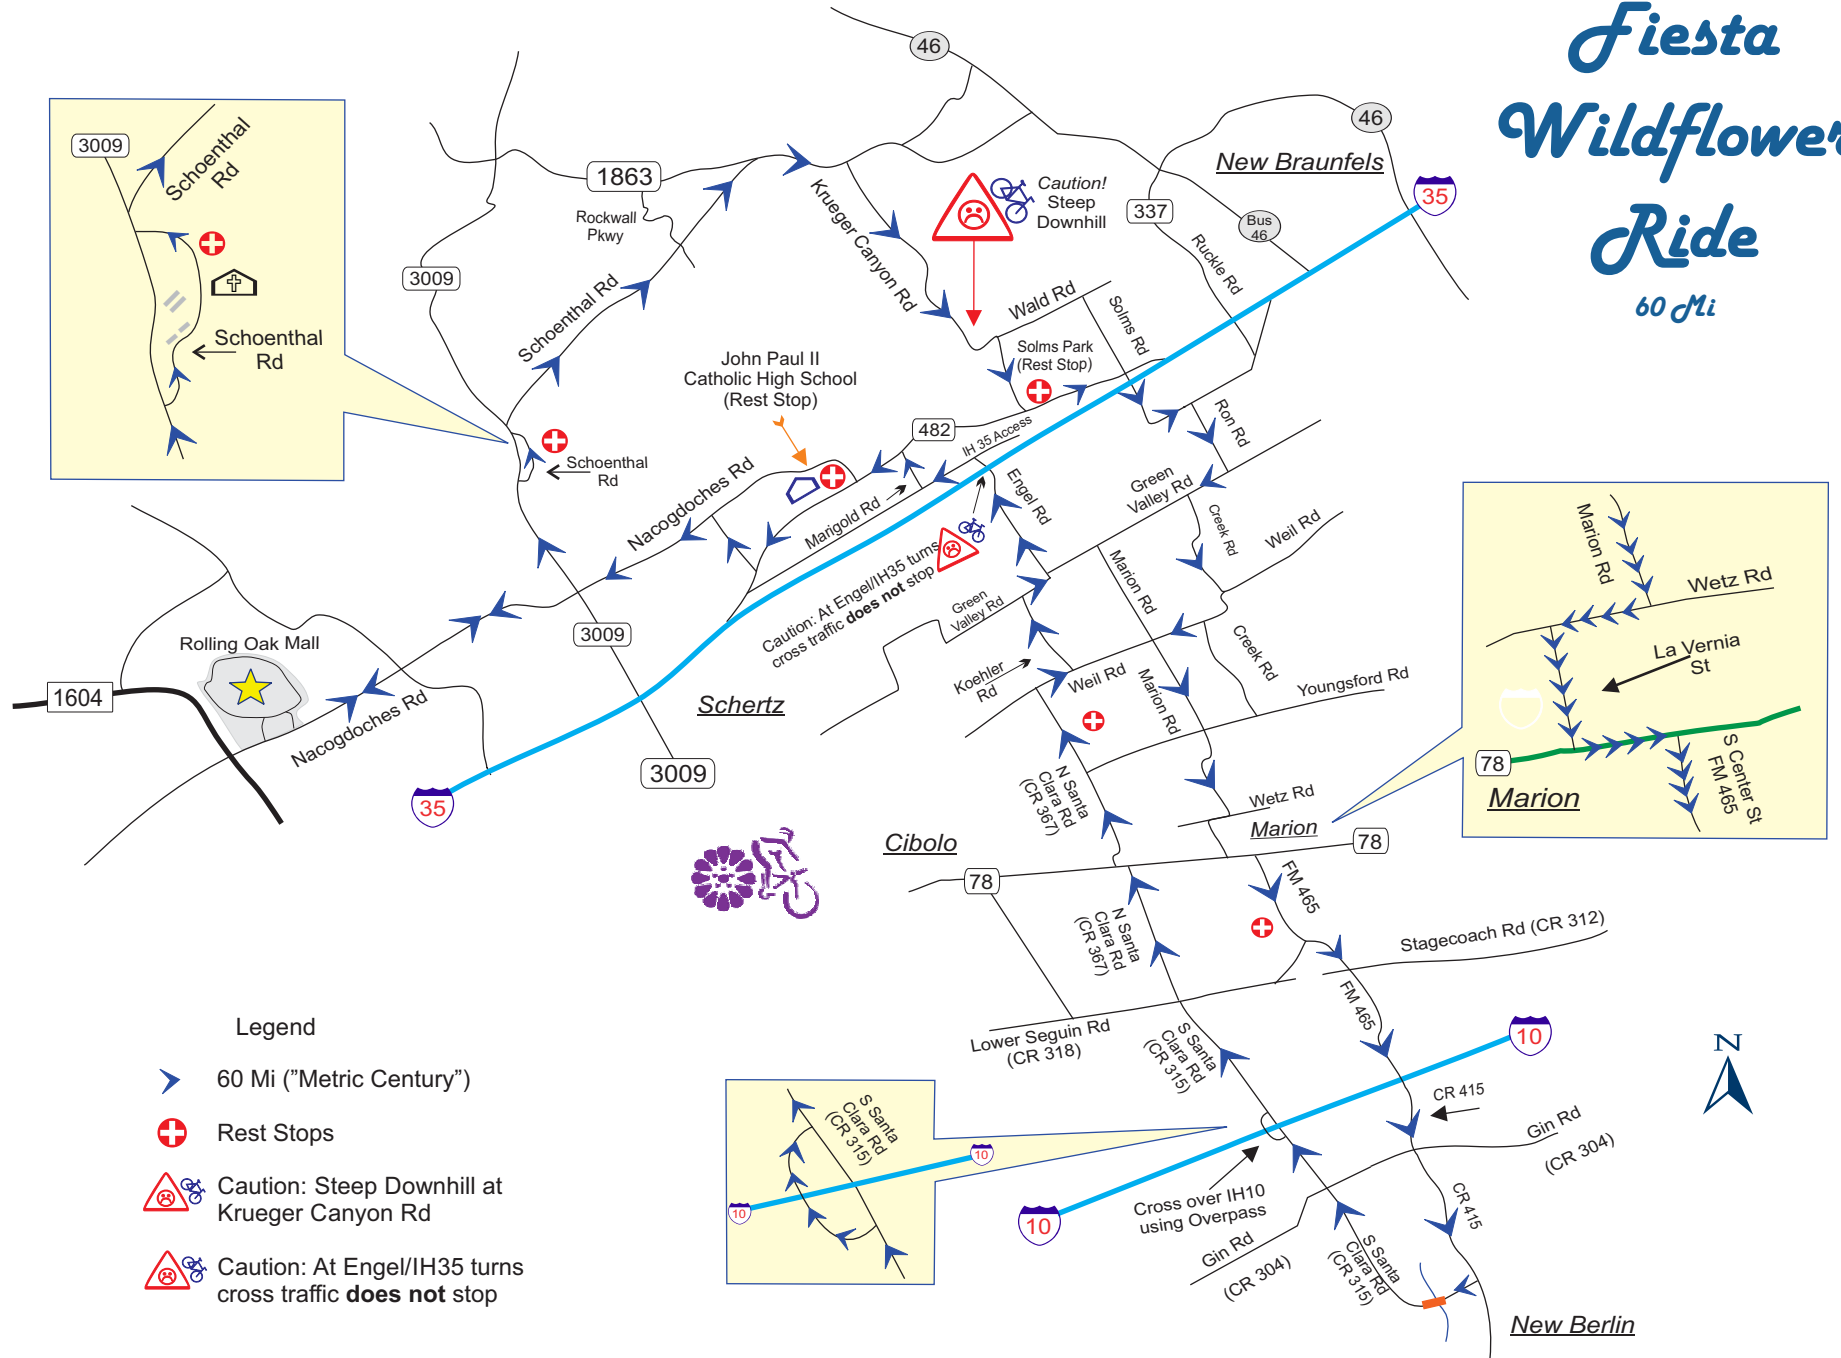

### Legend

-  60 Mi ("Metric Century")
-  Rest Stops
-  Caution: Steep Downhill at Krueger Canyon Rd
-  Caution: At Engel/IH35 turns cross traffic **does not stop**

Mile	Instructions for 60 Mile Route	For
0.0	Depart Mall from Event Start onto Nacogdoches Rd	4.6 mi
4.6	Turn LEFT onto FM-3009	1.7 mi
6.3	Turn RIGHT onto Schoenthal Rd	0.8 mi
<b>(6.6)</b>	<b>Rest Stop (Schoenthal Rd North)</b>	
7.1	Turn RIGHT onto FM-3009	0.1 mi
7.2	Turn RIGHT onto Schoenthal Rd North	5.0 mi
12.2	Turn RIGHT onto FM-1863	1.6 mi
13.8	Bear RIGHT onto Krueger Canyon Rd	3.7 mi
17.5	After steep downhill, Turn RIGHT to stay on Krueger Canyon	0.6 mi
18.1	Turn LEFT onto FM-482	1.2 mi
<b>(18.3)</b>	<b>(Turn LEFT (North) onto Rusch Ln for REST STOP at Solms Park)</b>	
19.3	Turn RIGHT onto S Solms Rd	0.6 mi
19.9	Road name changes to Morningside Dr (Bears to left)	0.9 mi
20.8	Turn RIGHT onto Ron Rd	1.2 mi
22.0	Turn RIGHT onto Green Valley Rd	0.9 mi
22.9	Turn LEFT onto Creek Rd	2.0 mi
24.9	Turn RIGHT onto Weil Rd	0.6 mi
25.5	Turn LEFT onto Marion Rd	3.3 mi
28.7	Turn RIGHT onto W Wetz St	0.1 mi
28.8	Turn LEFT onto La Vernia St	0.2 mi
29.1	Turn LEFT onto FM-78	0.1 mi
29.2	Turn RIGHT onto S Center St (FM-465)	3.7 mi
<b>(30.1)</b>	<b>Rest Stop (KDJ Insurance on S Center St - FM-465)</b>	
32.8		3.1 mi
35.9	Turn RIGHT onto Santa Clara Rd (CR-315)	3.5 mi
39.4	Stay on Santa Clara Rd (CR-315) – Pass OVER IH10	3.8 mi
43.3	Turn LEFT onto FM-78	165
43.4	Turn RIGHT onto N Santa Clara	2.9 mi
<b>(45.1)</b>	<b>Rest Stop (Santa Clara City Hall - on Santa Clara Rd just north of Youngsford Rd)</b>	
46.2	Turn RIGHT onto Weil Rd	0.4 mi
46.6	Turn LEFT onto Koehler Rd	1.4 mi
48.0	Turn RIGHT onto Green Valley Rd	0.9 mi
48.9		1.7 mi
<b>(Note: please use CAUTION when approaching Engel/IH35 - cross traffic does not stop)</b>		
50.6	Cross under IH35 - Turn LEFT onto IH 35 Access Rd	0.2 mi
50.8	Turn RIGHT onto Marigold Rd	0.7 mi
51.5	Turn LEFT onto FM-482	4.3 mi
<b>(53.6)</b>	<b>Rest Stop (John Paul II Catholic High School)</b>	
55.8	Turn RIGHT onto FM-2252	1.1 mi
56.9	Turn LEFT onto FM-2252 (Road now called Old Nacogdoches Rd)	6.4
63.3	Arrive at Mall & Finish Line	----