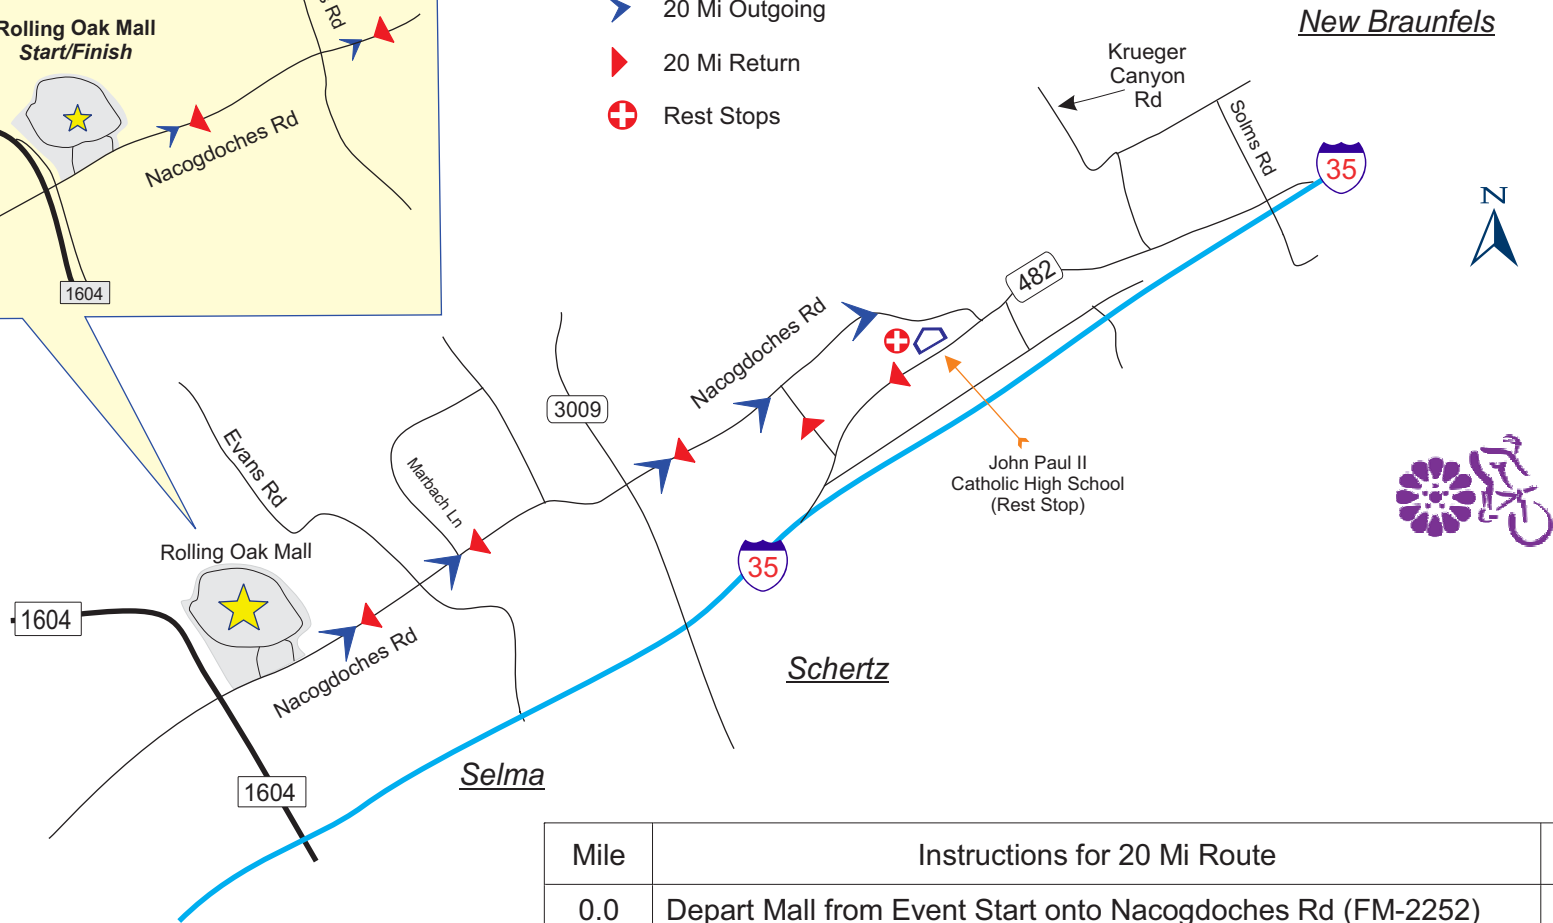

Fiesta Wildflower Ride

20 Mi

- Legend
- 20 Mi Outgoing
 - 20 Mi Return
 - Rest Stops

Mile	Instructions for 20 Mi Route	For
0.0	Depart Mall from Event Start onto Nacogdoches Rd (FM-2252)	9.2 mi
9.2	Turn RIGHT onto FM-482	2.6 mi
(Note: Rest Stop at John Paul II Catholic High School – At approx 9.4 mi)		
11.8	Bear RIGHT onto FM-2252	1.1 mi
12.9	Turn LEFT onto Old Nacogdoches Rd (FM-2252)	6.4 mi
19.3	Arrive at Mall & Finish Line	