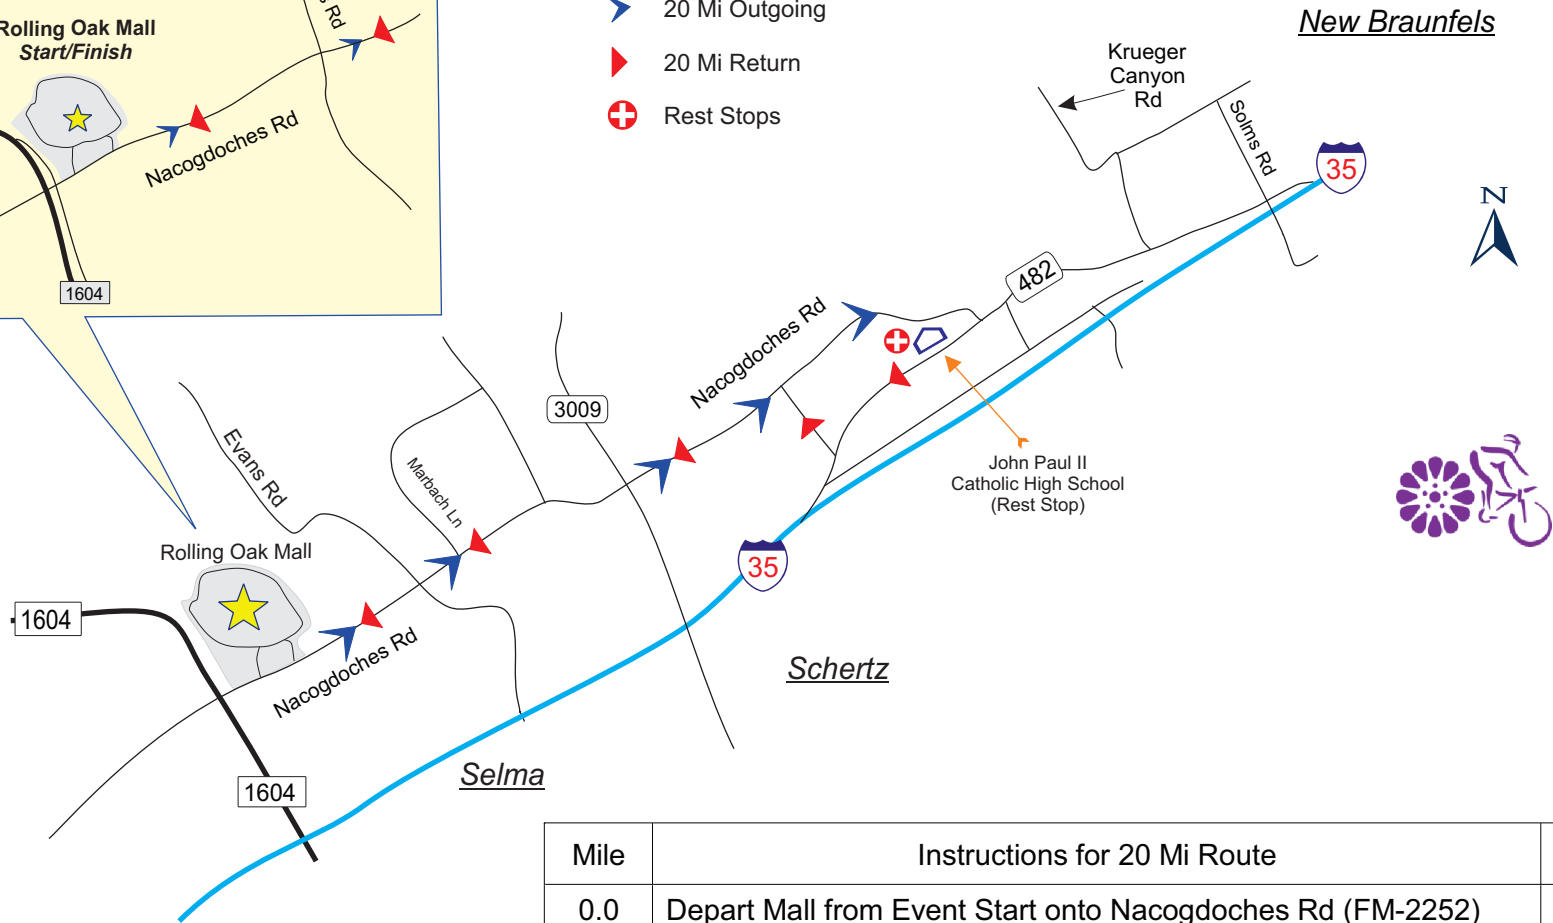

Fiesta Wildflower Ride

20 Mi

Legend

- 20 Mi Outgoing
- 20 Mi Return
- Rest Stops

Mile	Instructions for 20 Mi Route	For
0.0	Depart Mall from Event Start onto Nacogdoches Rd (FM-2252)	9.2 mi
9.2	Turn RIGHT onto FM-482	2.6 mi
(Note: Rest Stop at John Paul II Catholic High School – At approx 9.4 mi)		
11.8	Bear RIGHT onto FM-2252	1.1 mi
12.9	Turn LEFT onto Old Nacogdoches Rd (FM-2252)	6.4 mi
19.3	Arrive at Mall & Finish Line	