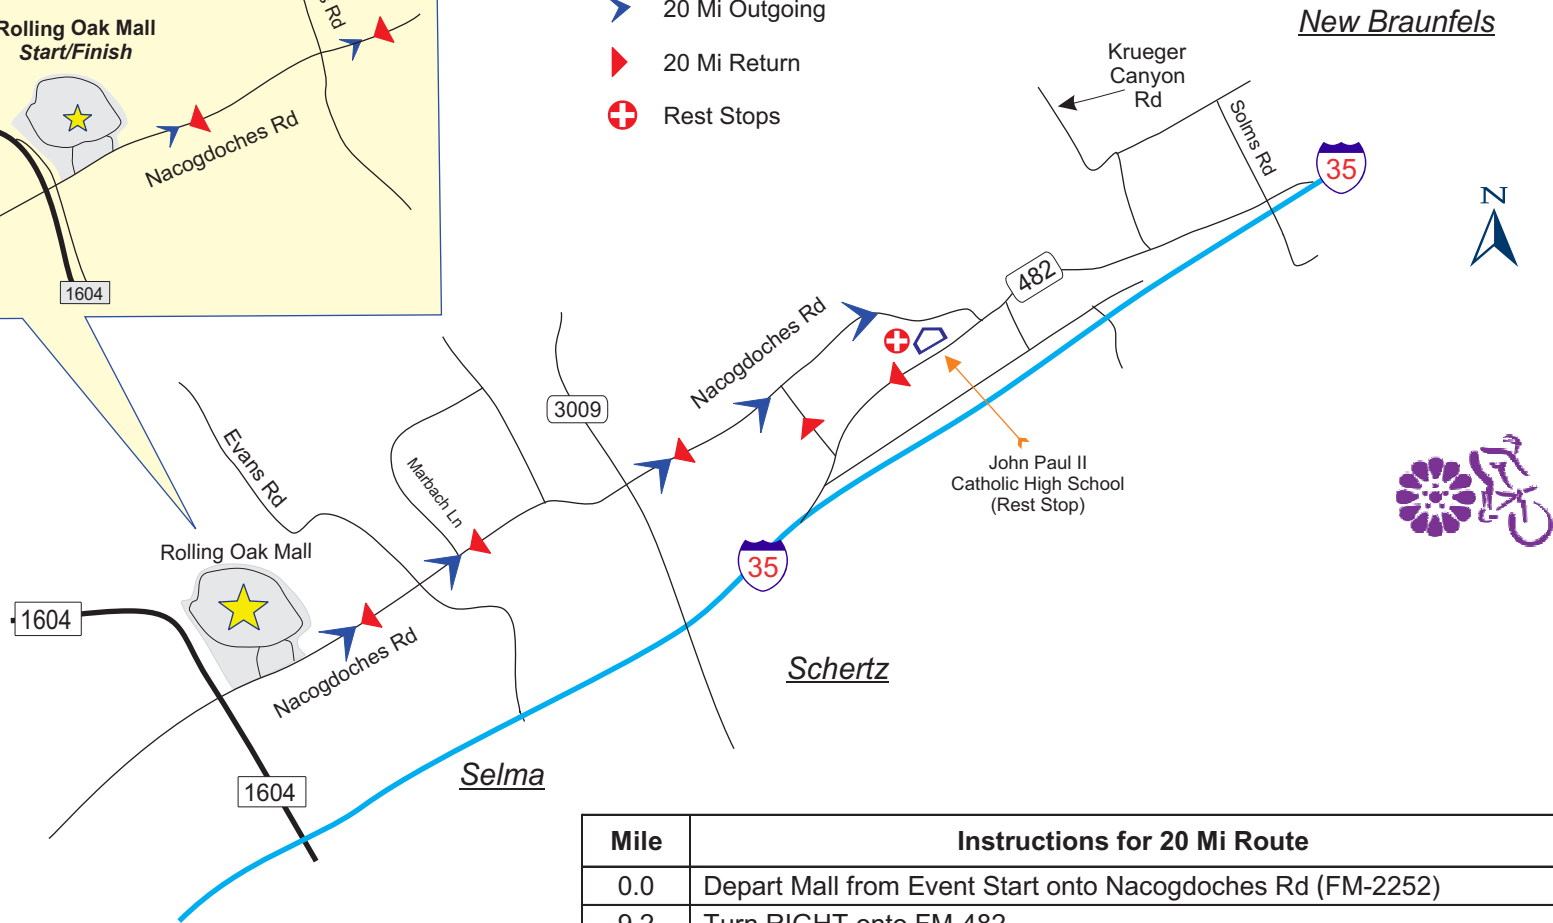

# Fiesta Wildflower Ride

20 Mi

- Legend
- 20 Mi Outgoing
  - 20 Mi Return
  - Rest Stops

Mile	Instructions for 20 Mi Route	For
0.0	Depart Mall from Event Start onto Nacogdoches Rd (FM-2252)	9.2 mi
9.2	Turn RIGHT onto FM-482	2.6 mi
<i>(Note: Rest Stop at John Paul II Catholic High School – At approx 9.4 mi)</i>		
11.8	Bear RIGHT onto FM-2252	1.1 mi
12.9	Turn LEFT onto Old Nacogdoches Rd (FM-2252)	6.4 mi
19.3	Arrive at Mall & Finish Line	