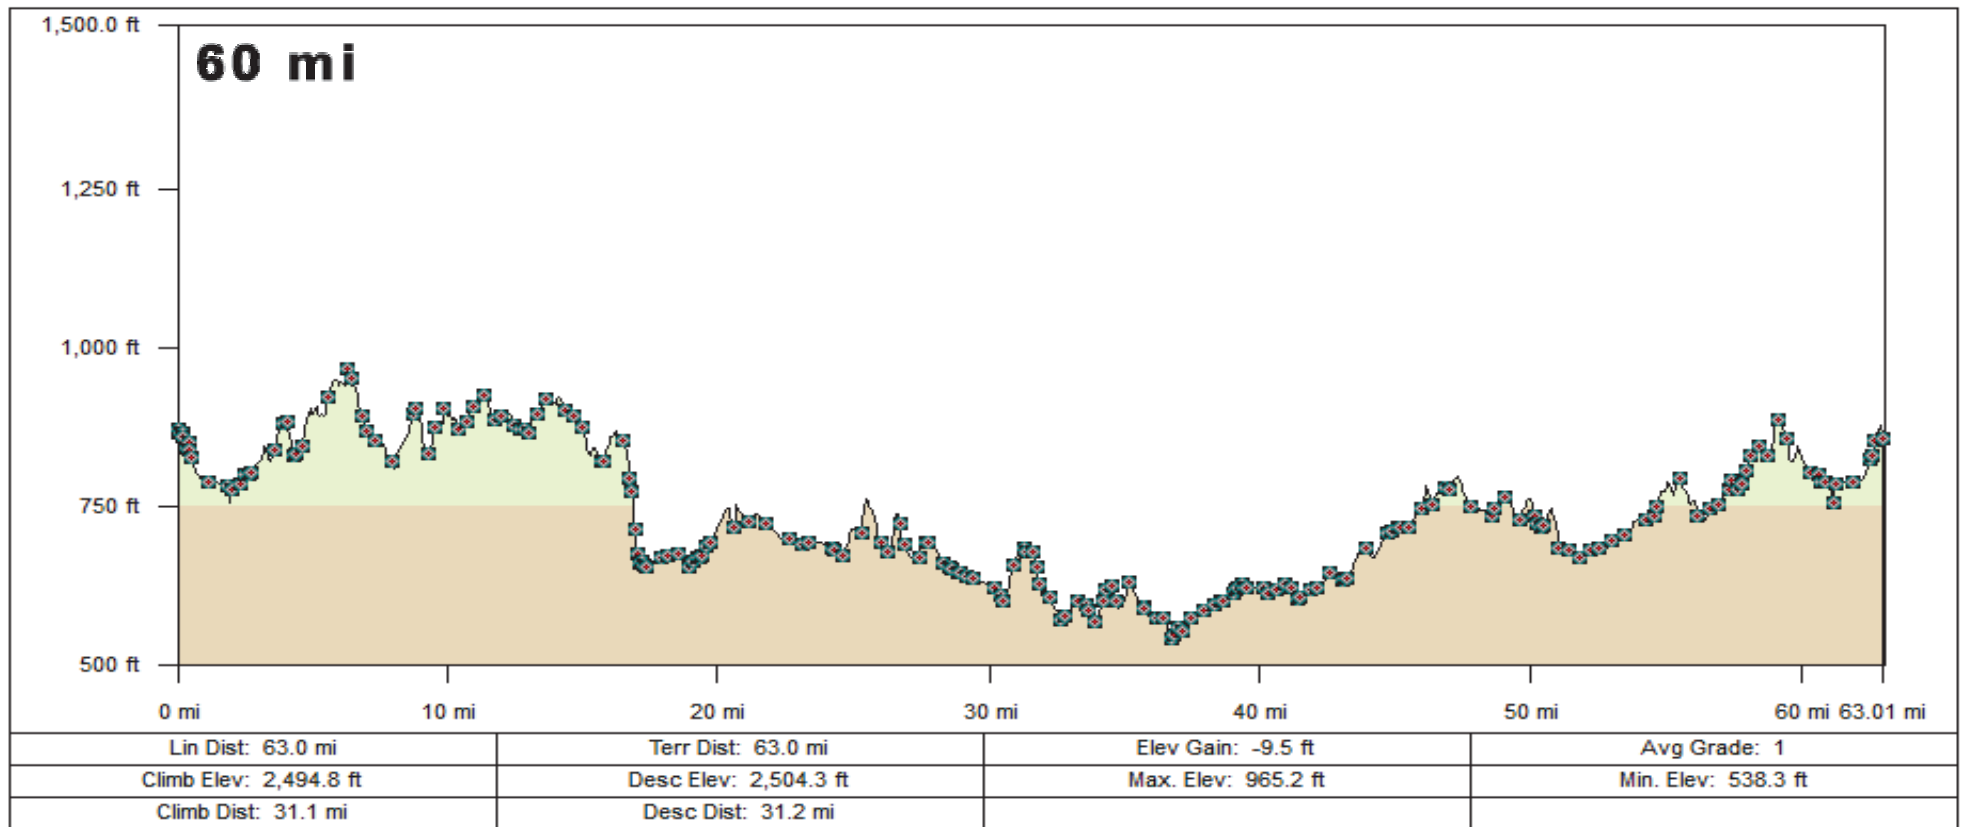

# Fiesta Wildflower Ride

40 Mi

- Legend
- 40 Mi
  - Rest Stops
  - Caution: Steep Downhill at Krueger Canyon Rd
  - Caution: At Engel/IH35 turns cross traffic **does not stop**

Mile	Instructions for 40 Mile Route	For
0.0	Depart Mall from Event Start onto Nacogdoches Rd	4.6 mi
4.6	Turn LEFT onto FM-3009	2.4 mi
7.0	Turn RIGHT onto Schoenthal Rd	4.9 mi
<b>(10.2)</b>	<b>Rest Stop (Rockwall Ranch &amp; Schoenthal)</b>	
11.9	Turn RIGHT onto FM-1863	1.6 mi
13.6	Bear RIGHT onto Krueger Canyon Rd	3.6 mi
<b>Caution: Steep Downhill at approximately mi 16.5 – Please Take Care!</b>		
17.2	After steep downhill, Turn RIGHT to stay on Krueger Canyon	0.6 mi
17.8	Turn LEFT onto FM-482	1.2 mi
<b>(18.0)</b>	<b>(Turn LEFT (North) onto Rusch Ln for REST STOP at Solms Park)</b>	
19.0	Turn RIGHT onto S Solms Rd	0.6 mi
19.6	Road name changes to Morningside Dr	0.9 mi
20.5	Turn RIGHT onto Ron Rd	1.3 mi
21.8	Turn RIGHT onto Green Valley Rd	0.8 mi
22.6	Turn LEFT onto Creek Rd	2.0 mi
24.6	Turn RIGHT onto Weil Rd	0.7 mi
25.3	Turn RIGHT onto Marion Rd	1.5 mi
26.8	Bear LEFT onto Green Valley Rd	0.2 mi
27.0	Turn RIGHT (North) onto Engel Rd	1.7 mi
<b>(Note: please use CAUTION when approaching Engel/IH35 - cross traffic does not stop)</b>		
28.7	Cross under IH35 - Turn LEFT onto IH 35 Access Rd	0.2 mi
28.9	Turn RIGHT onto Marigold Rd	0.7 mi
29.6	Turn LEFT onto FM-482	4.3 mi
<b>(31.5)</b>	<b>Rest Stop (John Paul II Catholic High School)</b>	
33.9	Turn RIGHT onto FM-2252	1.1 mi
35.0	Turn LEFT onto FM-2252 (Road now called Old Nacogdoches Rd)	6.4
41.4	Arrive at Mall & Finish Line	----