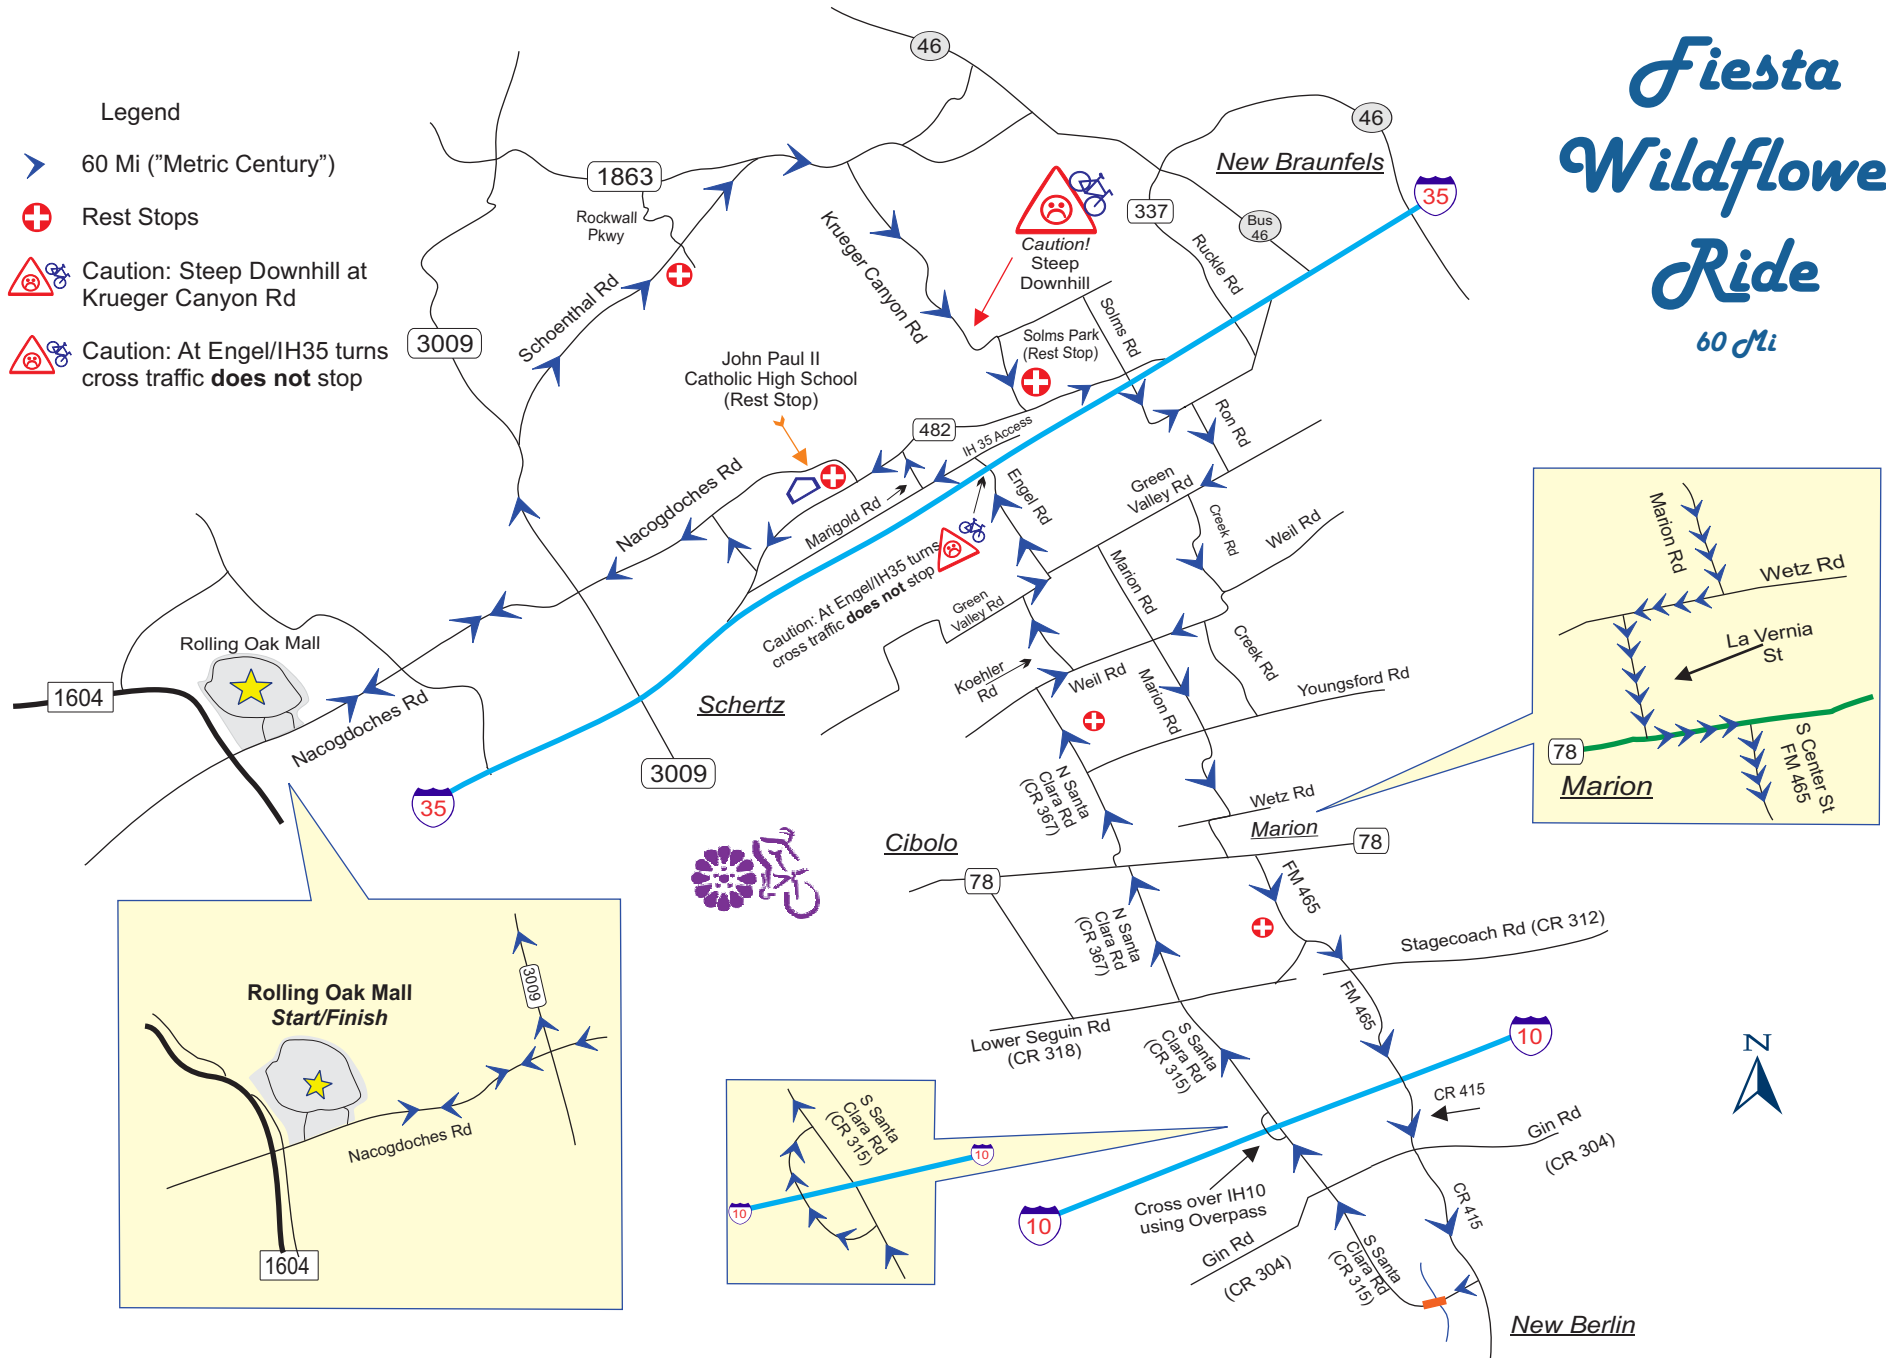

Fiesta Wildflower Ride

60 Mi

1. **Legend**
2. 60 Mi ("Metric Century")
   - Rest Stops
   - Caution: Steep Downhill at Krueger Canyon Rd
   - Caution: At Engel/IH35 turns cross traffic **does not** stop

Mile	Instructions for 60 Mile Route	For
0.0	Depart Mall from Event Start onto Nacogdoches Rd	4.6 mi
4.6	Turn LEFT onto FM-3009	2.4 mi
7.0	Turn RIGHT onto Schoenthal Rd	4.9 mi
(10.2)	Rest Stop (Rockwall Ranch & Schoenthal)	
11.9	Turn RIGHT onto FM-1863	1.6 mi
13.6	Bear RIGHT onto Krueger Canyon Rd	3.6 mi
Caution: Steep Downhill at approximately mi 16.5 – Please Take Care!		
17.2	After steep downhill, Turn RIGHT to stay on Krueger Canyon	0.6 mi
17.8	Turn LEFT onto FM-482	1.2 mi
(18.0)	(Turn LEFT (North) onto Rusch Ln for REST STOP at Solms Park)	
19.0	Turn RIGHT onto S Solms Rd	0.6 mi
19.6	Road name changes to Morningside Dr	0.9 mi
20.5	Turn RIGHT onto Ron Rd	1.3 mi
21.8	Turn RIGHT onto Green Valley Rd	1.4 mi
22.6	Turn LEFT onto Creek Rd	2.0 mi
24.6	Turn RIGHT onto Weil Rd	0.7 mi
25.3	Turn LEFT onto Marion Rd	3.2 mi
28.5	Turn RIGHT onto W Wetz St	0.1 mi
28.6	Turn LEFT onto La Vernia St	0.2 mi
28.8	Turn LEFT onto FM-78	0.1 mi
28.9	Turn RIGHT onto S Center St (FM-465)	3.7 mi
(29.1)	Rest Stop (KDJ Insurance on S Center St - FM-465)	
32.6	Stay on FM-465 (Linne Rd) – Pass OVER IH10 (road changes to CR-415/Linne Rd)	3.1 mi
35.7	Turn RIGHT onto Santa Clara Rd (CR-315)	3.5 mi
39.2	Stay on Santa Clara Rd (CR-315) – Cross OVER IH10 on OVERPASS	3.8 mi
43.0	Turn LEFT onto FM-78	165 Yds
43.1	Turn RIGHT onto N Santa Clara Rd (CR 367)	2.9 mi
(44.8)	Rest Stop (Santa Clara City Hall - on Santa Clara Rd just north of Youngsford Rd)	
46.0	Turn RIGHT onto Weil Rd	0.4 mi
46.4	Turn LEFT onto Koehler Rd	1.4 mi
47.8	Turn RIGHT onto Green Valley Rd	0.9 mi
48.7	After 90 degree left turn, keep STRAIGHT - road changes name to Engel Rd	1.7 mi
(Note: please use CAUTION when approaching Engel/IH35 - cross traffic does not stop)		
50.4	Cross under IH35 - Turn LEFT onto IH 35 Access Rd	0.2 mi
50.6	Turn RIGHT onto Marigold Rd	0.7 mi
51.3	Turn LEFT onto FM-482	4.3 mi
(53.2)	Rest Stop (John Paul II Catholic High School)	
55.6	Turn RIGHT onto FM-2252	1.1 mi
56.7	Turn LEFT onto FM-2252 (Road now called Old Nacogdoches Rd)	6.4
63.1	Arrive at Mall & Finish Line	----