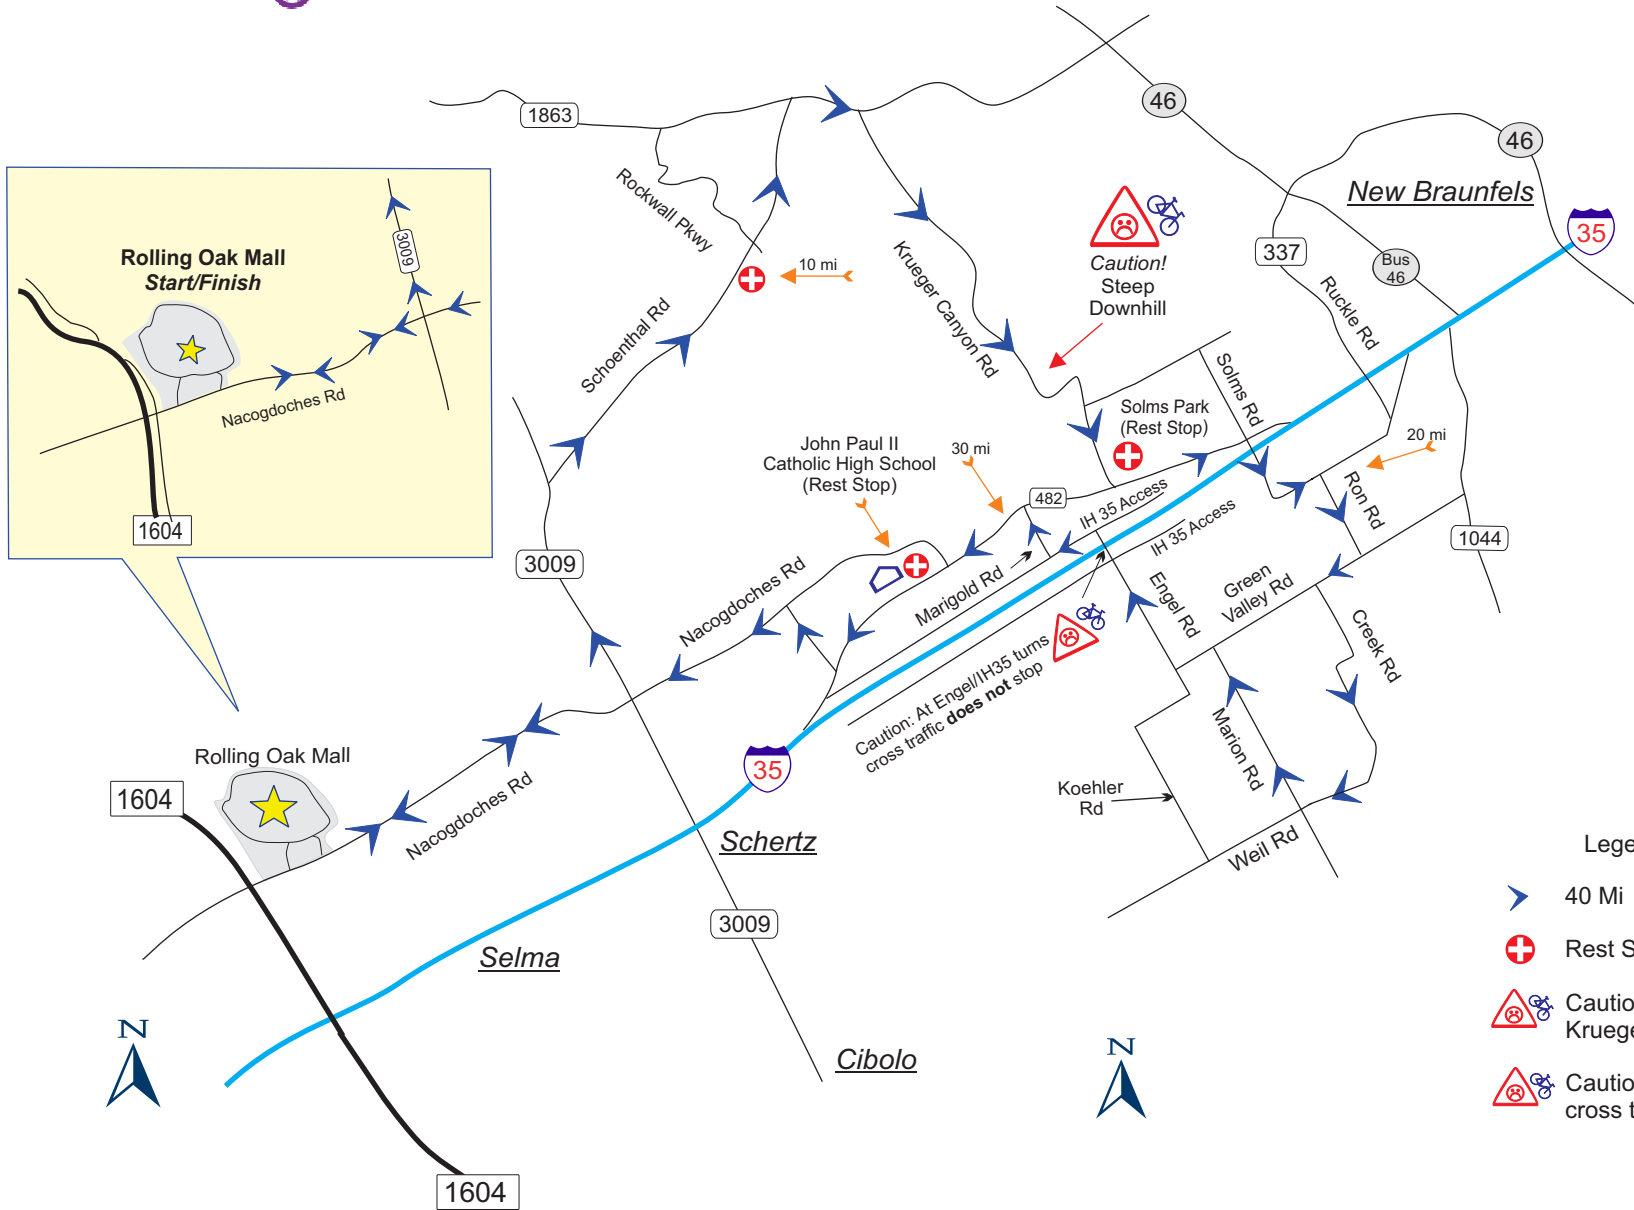

# Fiesta Wildflower Ride

40 Mi

- Legend
- 40 Mi
  - Rest Stops
  - Caution: Steep Downhill at Krueger Canyon Rd
  - Caution: At Engel/IH35 turns cross traffic **does not stop**

Mile	Instructions for 40 Mile Route	For
0.0	Depart Mall from Event Start onto Nacogdoches Rd	4.6 mi
4.6	Turn LEFT onto FM-3009	2.4 mi
7.0	Turn RIGHT onto Schoenthal Rd	4.9 mi
<b>(10.2)</b>	<b>Rest Stop (Rockwall Ranch &amp; Schoenthal)</b>	
11.9	Turn RIGHT onto FM-1863	1.6 mi
13.6	Bear RIGHT onto Krueger Canyon Rd	3.6 mi
<b>Caution: Steep Downhill at approximately mi 16.5 – Please Take Care!</b>		
17.2	After steep downhill, Turn RIGHT to stay on Krueger Canyon	0.6 mi
17.8	Turn LEFT onto FM-482	1.2 mi
<b>(18.0)</b>	<b>(Turn LEFT (North) onto Rusch Ln for REST STOP at Solms Park)</b>	
19.0	Turn RIGHT onto S Solms Rd	0.6 mi
19.6	Road name changes to Morningside Dr	0.9 mi
20.5	Turn RIGHT onto Ron Rd	1.3 mi
21.8	Turn RIGHT onto Green Valley Rd	0.8 mi
22.6	Turn LEFT onto Creek Rd	2.0 mi
24.6	Turn RIGHT onto Weil Rd	0.7 mi
25.3	Turn RIGHT onto Marion Rd	1.5 mi
26.8	Bear LEFT onto Green Valley Rd	0.2 mi
27.0	Turn RIGHT (North) onto Engel Rd	1.7 mi
<b>(Note: please use CAUTION when approaching Engel/IH35 - cross traffic does not stop)</b>		
28.7	Cross under IH35 - Turn LEFT onto IH 35 Access Rd	0.2 mi
28.9	Turn RIGHT onto Marigold Rd	0.7 mi
29.6	Turn LEFT onto FM-482	4.3 mi
<b>(31.5)</b>	<b>Rest Stop (John Paul II Catholic High School)</b>	
33.9	Turn RIGHT onto FM-2252	1.1 mi
35.0	Turn LEFT onto FM-2252 (Road now called Old Nacogdoches Rd)	6.4
41.4	Arrive at Mall & Finish Line	----