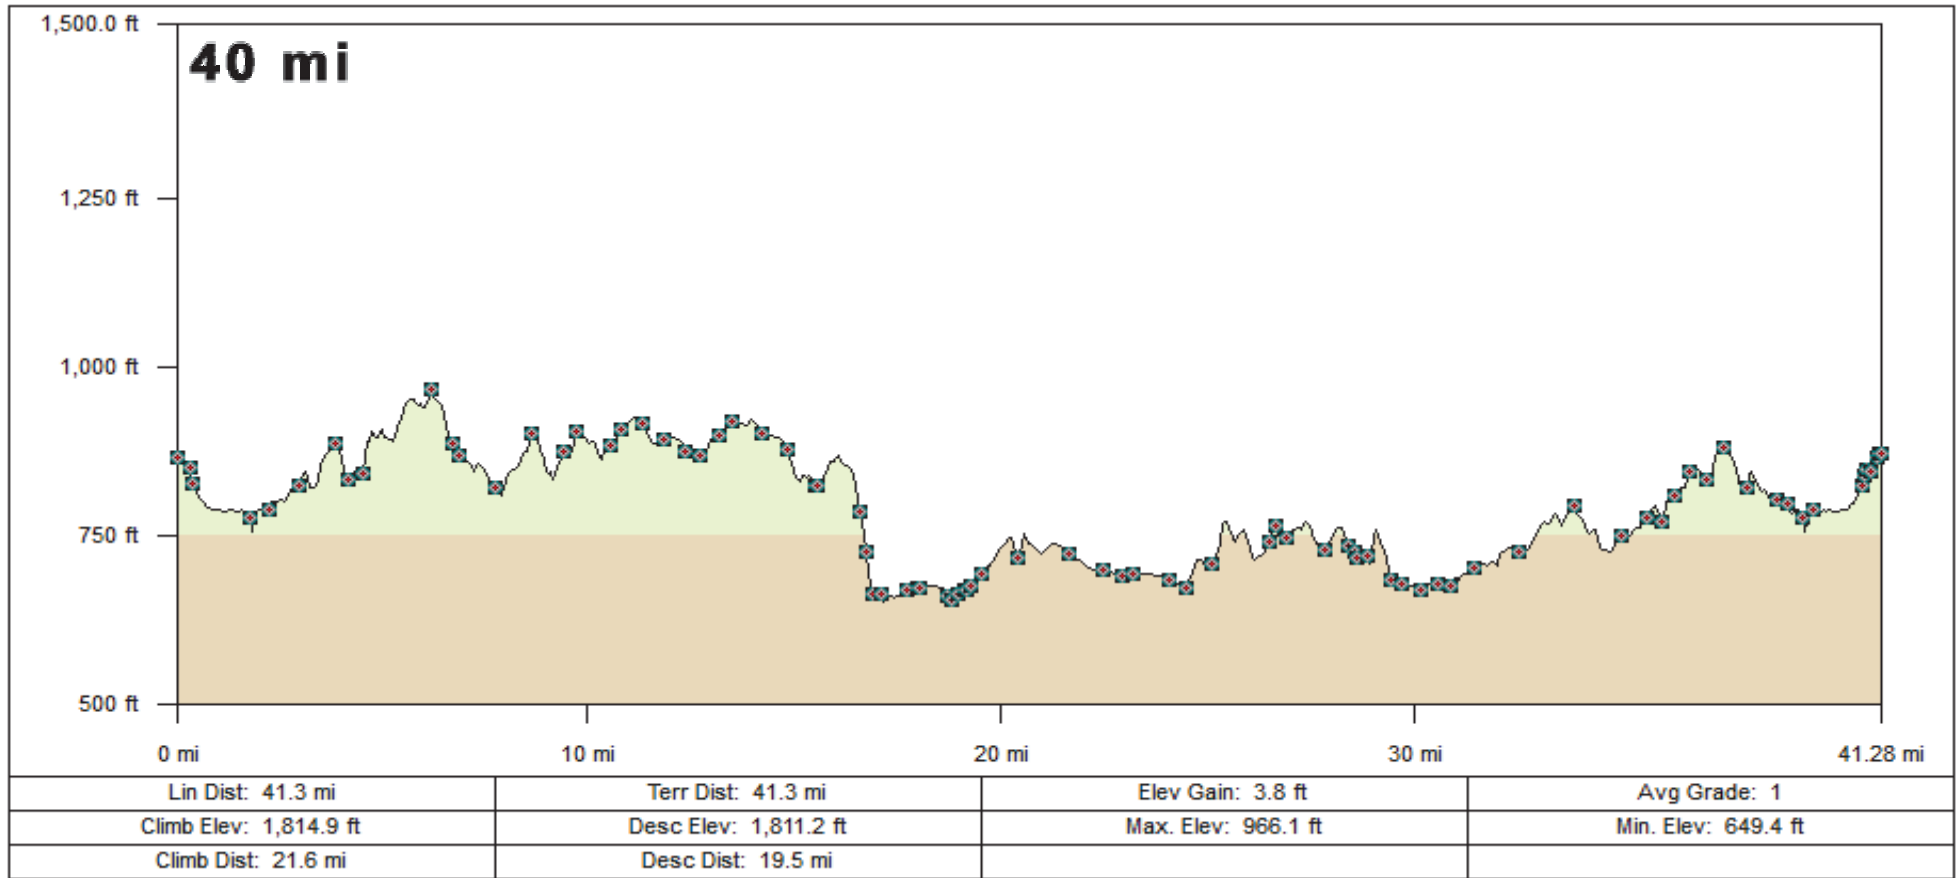

# Fiesta Wildflower Ride

40 Mi

- Legend
- 40 Mi
  - Rest Stops
  - Caution: Steep Downhill at Krueger Canyon Rd
  - Caution: At Engel/IH35 turns cross traffic **does not stop**

Mile	Instructions for 40 Mile Route	For
0.0	Depart Mall from Event Start onto Nacogdoches Rd	4.6 mi
4.6	Turn LEFT onto FM-3009	2.4 mi
7.0	Turn RIGHT onto Schoenthal Rd	4.9 mi
<b>(10.2)</b>	<b>Rest Stop (Rockwall Ranch &amp; Schoenthal)</b>	
11.9	Turn RIGHT onto FM-1863	1.6 mi
13.6	Bear RIGHT onto Krueger Canyon Rd	3.6 mi
<b>Caution: Steep Downhill at approximately mi 16.5 – Please Take Care!</b>		
17.2	After steep downhill, Turn RIGHT to stay on Krueger Canyon	0.6 mi
17.8	Turn LEFT onto FM-482	1.2 mi
<b>(18.0)</b>	<b>(Turn LEFT (North) onto Rusch Ln for REST STOP at Solms Park)</b>	
19.0	Turn RIGHT onto S Solms Rd	0.6 mi
19.6	Road name changes to Morningside Dr	0.9 mi
20.5	Turn RIGHT onto Ron Rd	1.3 mi
21.8	Turn RIGHT onto Green Valley Rd	0.8 mi
22.6	Turn LEFT onto Creek Rd	2.0 mi
24.6	Turn RIGHT onto Weil Rd	0.7 mi
25.3	Turn RIGHT onto Marion Rd	1.5 mi
26.8	Bear LEFT onto Green Valley Rd	0.2 mi
27.0	Turn RIGHT (North) onto Engel Rd	1.7 mi
<b>(Note: please use CAUTION when approaching Engel/IH35 - cross traffic does not stop)</b>		
28.7	Cross under IH35 - Turn LEFT onto IH 35 Access Rd	0.2 mi
28.9	Turn RIGHT onto Marigold Rd	0.7 mi
29.6	Turn LEFT onto FM-482	4.3 mi
<b>(31.5)</b>	<b>Rest Stop (John Paul II Catholic High School)</b>	
33.9	Turn RIGHT onto FM-2252	1.1 mi
35.0	Turn LEFT onto FM-2252 (Road now called Old Nacogdoches Rd)	6.4
41.4	Arrive at Mall & Finish Line	----