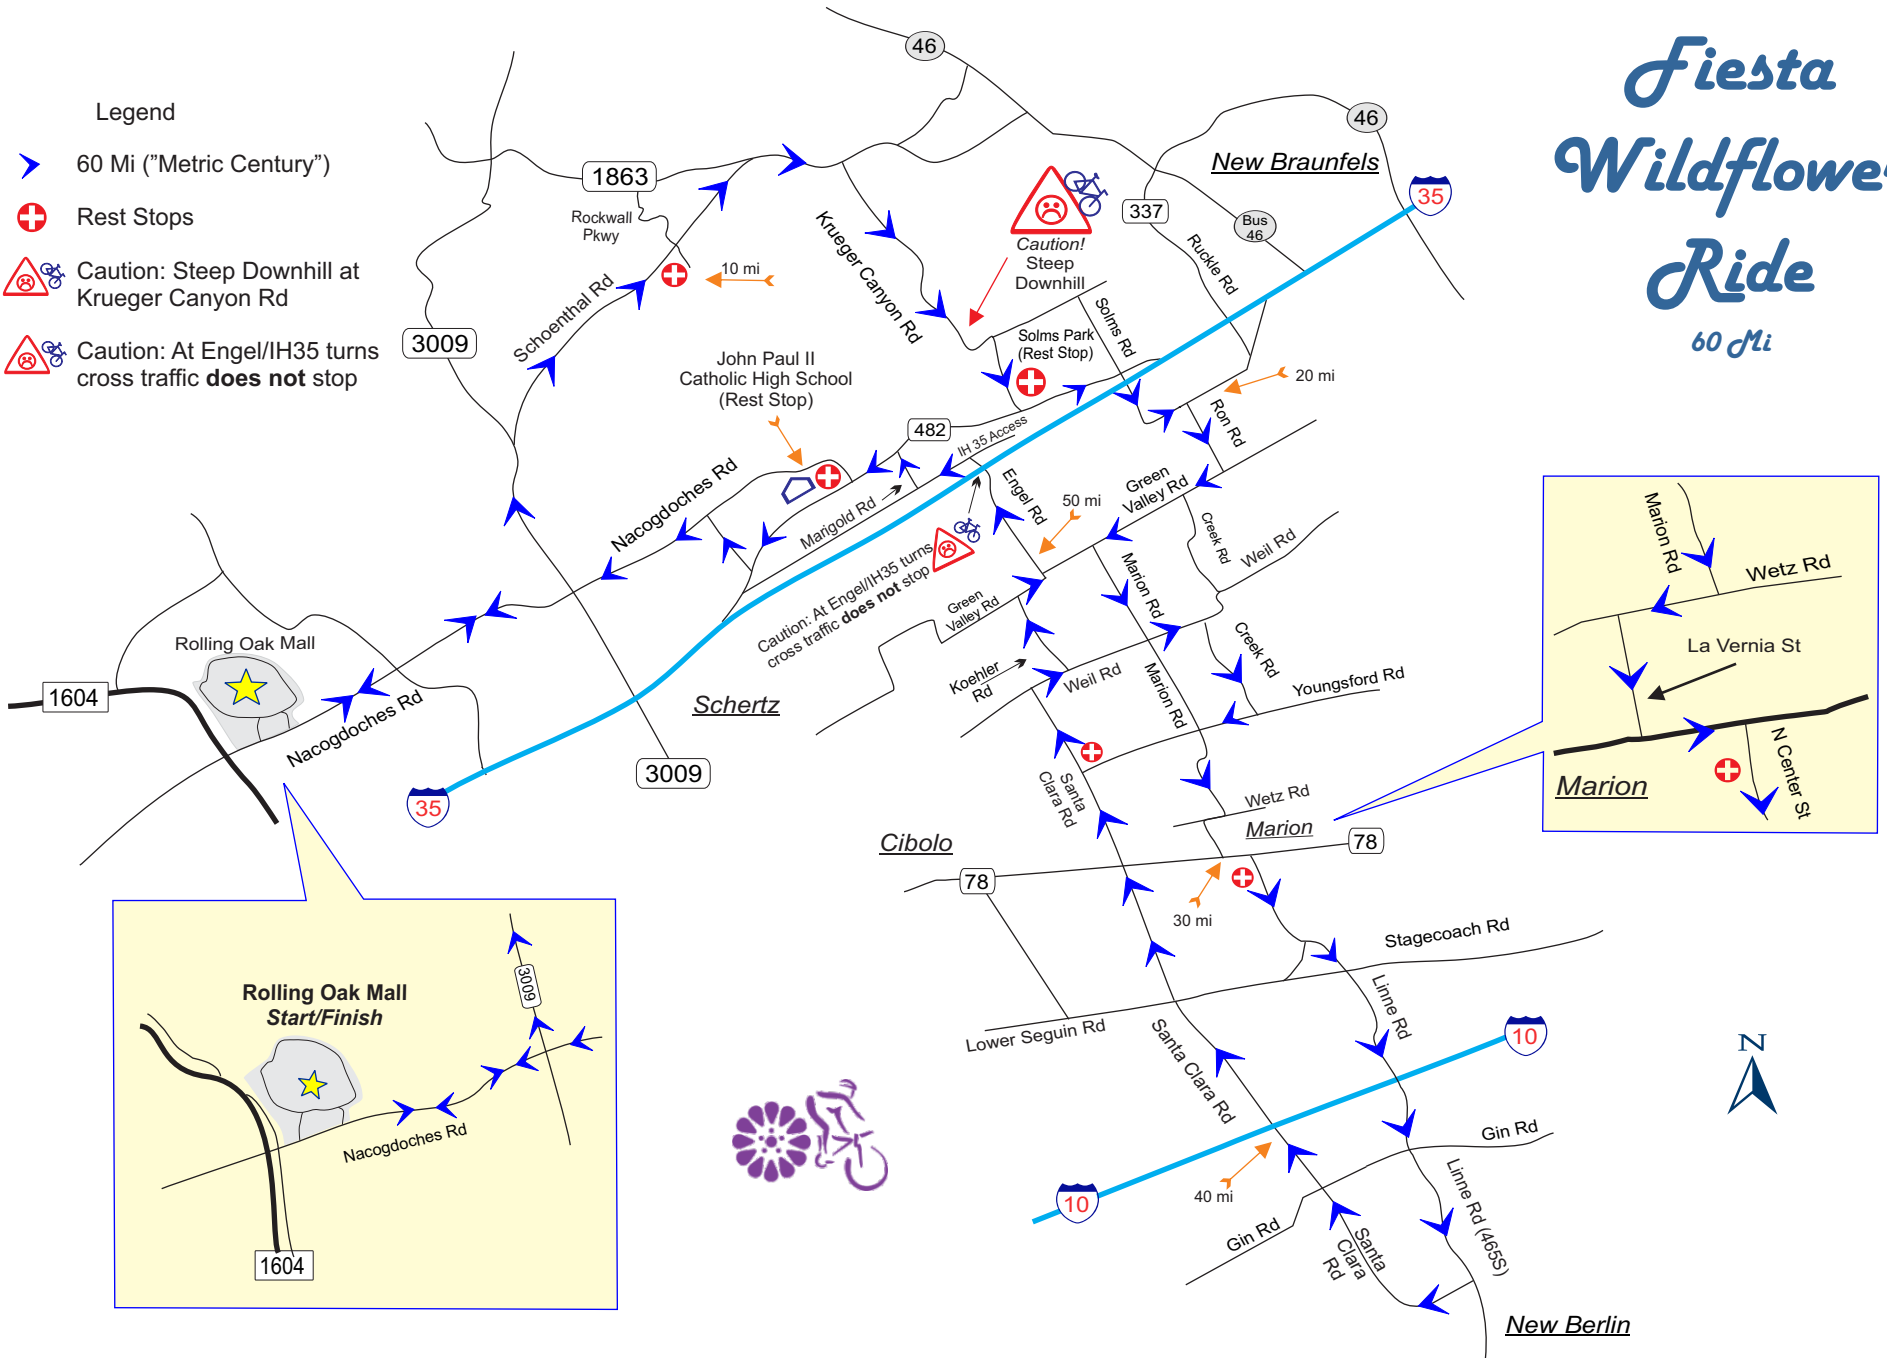

Fiesta Wildflower Ride

60 Mi

Legend

-  60 Mi ("Metric Century")
-  Rest Stops
-  Caution: Steep Downhill at Krueger Canyon Rd
-  Caution: At Engel/IH35 turns cross traffic **does not** stop

Mile	Instructions for 60 Mile Route	For
0.0	Depart Mall from Event Start onto Nacogdoches Rd	4.6 mi
4.6	Turn LEFT onto FM-3009	2.4 mi
7.0	Turn RIGHT onto Schoenthal Rd	4.9 mi
11.9	Turn RIGHT onto FM-1863	1.6 mi
13.6	Bear RIGHT onto Krueger Canyon Rd	3.6 mi
<i>Caution: Steep Downhill at approximately mi 19.2 – Please Take Care!</i>		
17.2	After steep downhill, Turn RIGHT to stay on Krueger Canyon	0.6 mi
17.8	Turn LEFT onto FM-482	1.2 mi
(18.0)	<i>(Turn LEFT (North) onto Rusch Ln for REST STOP at Solms Park)</i>	
19.0	Turn RIGHT onto S Solms Rd	0.6 mi
19.6	Road name changes to Morningside Dr	0.9 mi
20.5	Turn RIGHT onto Ron Rd	1.3 mi
21.8	Turn RIGHT onto Green Valley Rd	1.9 mi
23.7	Turn LEFT Marion Rd	1.5 mi
25.2	Turn LEFT onto Weil Rd	0.6 mi
25.8	Turn RIGHT onto Creek Rd	1.5 mi
27.3	Turn RIGHT onto Youngsford Rd	0.7 mi
28.0	Turn LEFT onto Marion Rd	1.6 mi
29.7	Turn RIGHT onto W Wetz St	0.1 mi
29.8	Turn LEFT onto La Vernia St	0.2 mi
30.0	Turn LEFT onto FM-78	0.1 mi
30.1	Turn RIGHT onto S Center St (FM-465)	3.7 mi
33.8	<i>Stay on FM-465 (Linne Rd) – Pass OVER IH10</i>	<i>3.1 mi</i>
36.9	Turn RIGHT onto Santa Clara Rd (CR-315)	3.5 mi
40.4	<i>Stay on Santa Clara Rd (CR-315) – Pass OVER IH10</i>	<i>3.8 mi</i>
44.2	Turn LEFT onto FM-78	165 yds
44.3	Turn RIGHT onto N Santa Clara	2.9 mi
47.2	Turn RIGHT onto Weil Rd	0.3 mi
47.5	Turn LEFT onto Koehler Rd	1.5 mi
49.0	Turn RIGHT onto Green Valley Rd	0.9 mi
49.9	After 90 degree left turn, keep STRAIGHT - road changes name to Engel Rd	1.6 mi
<i>(Note: please use CAUTION when approaching Engel/IH35 - cross traffic does not stop)</i>		
51.5	Cross under IH35 - Turn LEFT onto IH 35 Acess Rd	0.2 mi
51.7	Turn RIGHT onto Marigold Rd	0.7 mi
52.4	Turn LEFT onto FM-482	4.3 mi
56.7	Turn RIGHT onto FM-2252	1.1 mi
57.8	Turn LEFT onto FM-2252 (Road now called Old Nacogdoches Rd)	6.4
64.2	Arrive at Mall & Finish Line	----