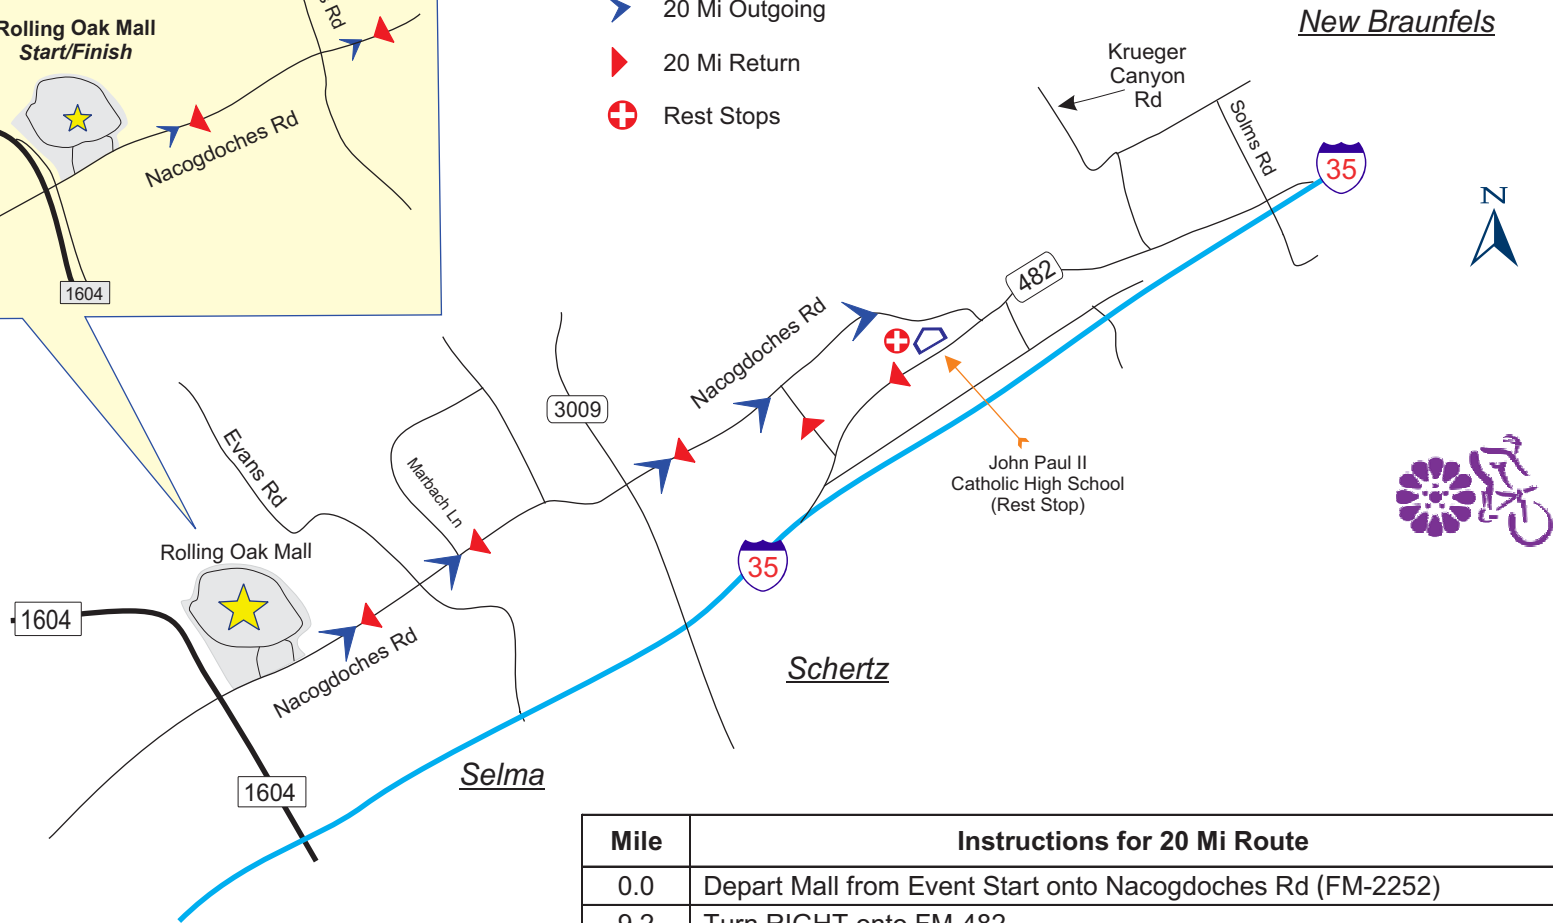

Fiesta Wildflower Ride

20 Mi

- Legend
- 20 Mi Outgoing
 - 20 Mi Return
 - Rest Stops

Mile	Instructions for 20 Mi Route	For
0.0	Depart Mall from Event Start onto Nacogdoches Rd (FM-2252)	9.2 mi
9.2	Turn RIGHT onto FM-482	2.6 mi
<i>(Note: Rest Stop at John Paul II Catholic High School – At approx 9.4 mi)</i>		
11.8	Bear RIGHT onto FM-2252	1.1 mi
12.9	Turn LEFT onto Old Nacogdoches Rd (FM-2252)	6.4 mi
19.3	Arrive at Mall & Finish Line	