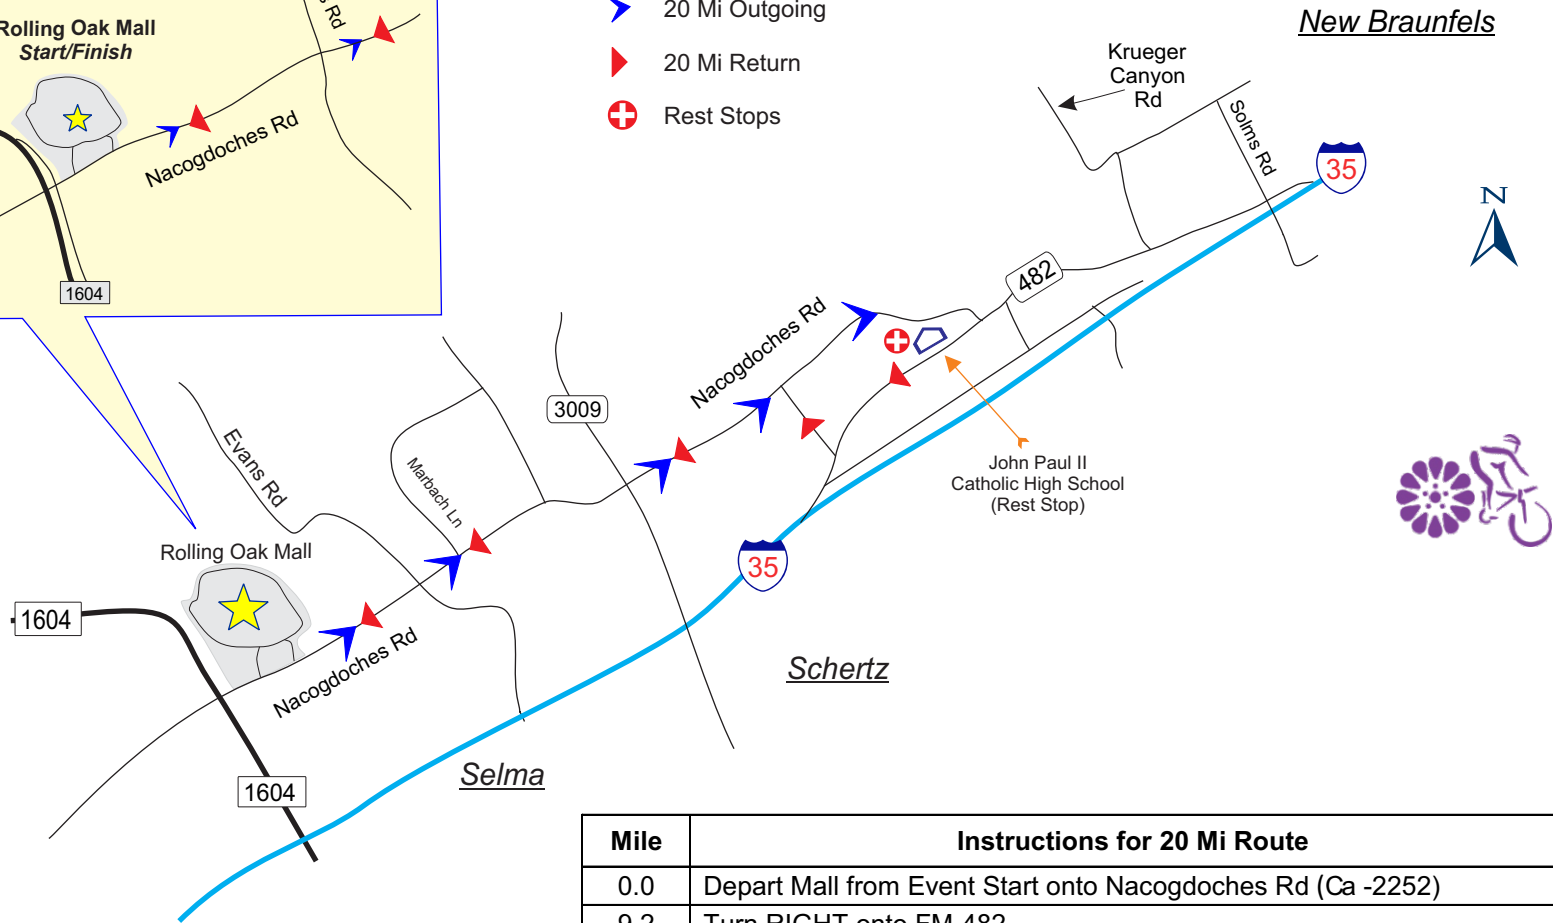

# Fiesta Wildflower Ride

20 Mi

### Legend

-  20 Mi Outgoing
-  20 Mi Return
-  Rest Stops

Mile	Instructions for 20 Mi Route	For
0.0	Depart Mall from Event Start onto Nacogdoches Rd (Ca -2252)	9.2 mi
9.2	Turn RIGHT onto FM-482	2.6 mi
(Note: Rest Stop at John Paul II Catholic High School – At approx 9.4 mi)		
11.8	Bear RIGHT onto FM-2252	1.1 mi
12.9	Turn LEFT onto Old Nacogdoches Rd (FM-2252)	6.4 mi
19.3	Arrive at Mall & Finish Line	