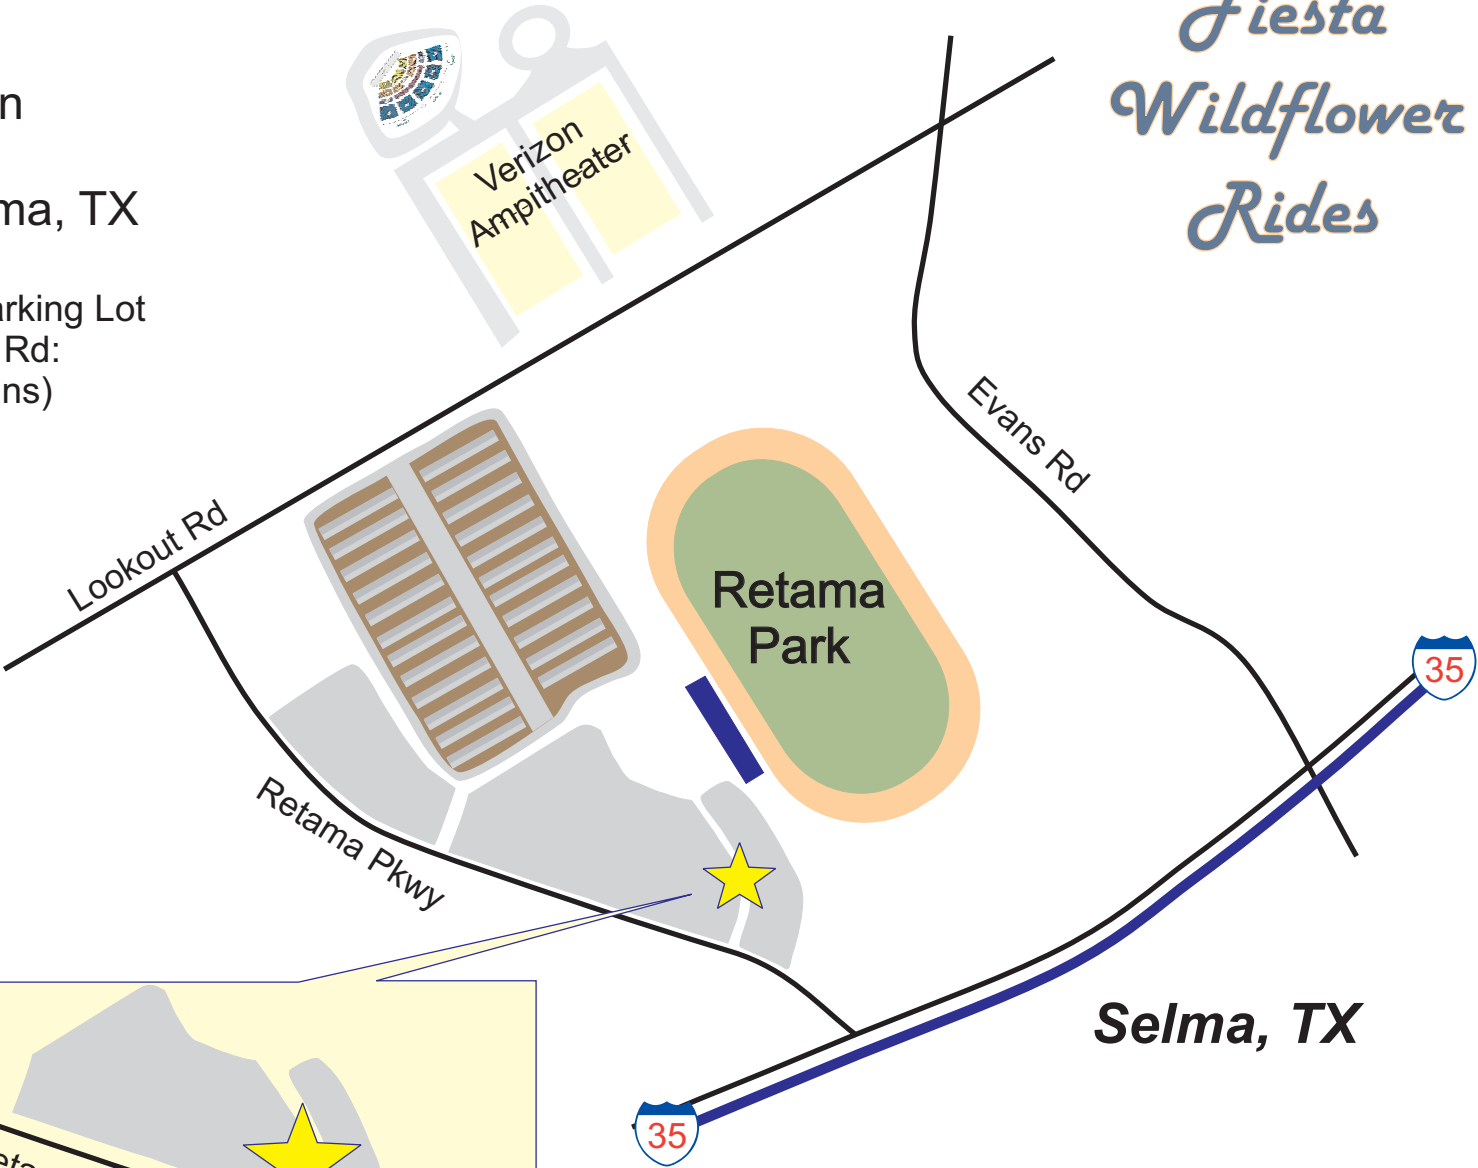

# Fiesta Wildflower Rides

Start Location  
Retama Park, Selma, TX  
(Just northeast of San Antonio)

Parking in Southeast Parking Lot  
(Near IH 35 Access Rd:  
Follow Parking signs)

# *Fiesta Wildflower Rides*

Start Location

Retama Park, Selma, TX

Parking in Southeast Parking Lot  
(Near IH 35 Access Rd:  
Follow Parking signs)

**Selma, TX**

Start Location  
Retama Park, Selma, TX

Parking in Southeast Parking Lot  
(Near IH 35 Access Rd:  
Follow Parking signs)

# *Fiesta Wildflower Rides*