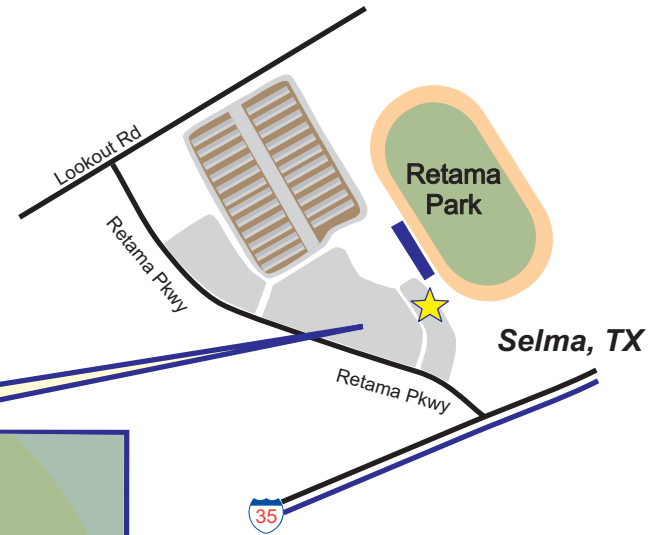

# Fiesta Wildflower Rides

Start Location  
Retama Park, Selma, TX  
(Just northeast of San Antonio)

Parking in Southeast Parking Lot  
(Near IH 35 Access Rd:  
Follow Parking signs)

# *Fiesta Wildflower Rides*

Start Location

Retama Park, Selma, TX

Parking in Southeast Parking Lot  
(Near IH 35 Access Rd:  
Follow Parking signs)

**Selma, TX**

Start Location  
Retama Park, Selma, TX

Parking in Southeast Parking Lot  
(Near IH 35 Access Rd:  
Follow Parking signs)