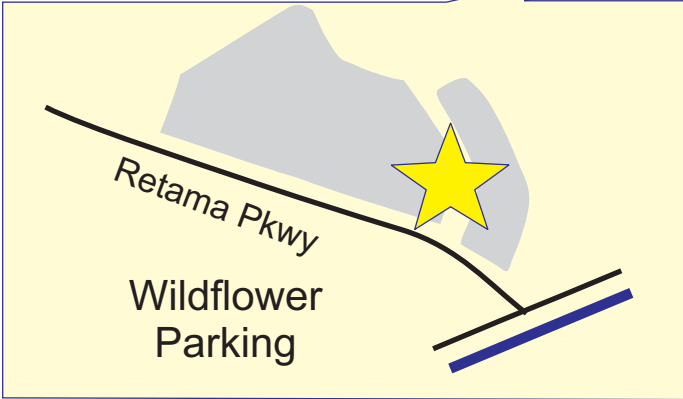

# Fiesta Wildflower Rides

Start Location  
Retama Park, Selma, TX  
(Just northeast of San Antonio)

Parking in Southeast Parking Lot  
(Near IH 35 Access Rd:  
Follow Parking signs)

# *Fiesta Wildflower Rides*

Start Location

Retama Park, Selma, TX

Parking in Southeast Parking Lot  
(Near IH 35 Access Rd:  
Follow Parking signs)

**Selma, TX**

Start Location  
Retama Park, Selma, TX

Parking in Southeast Parking Lot  
(Near IH 35 Access Rd:  
Follow Parking signs)