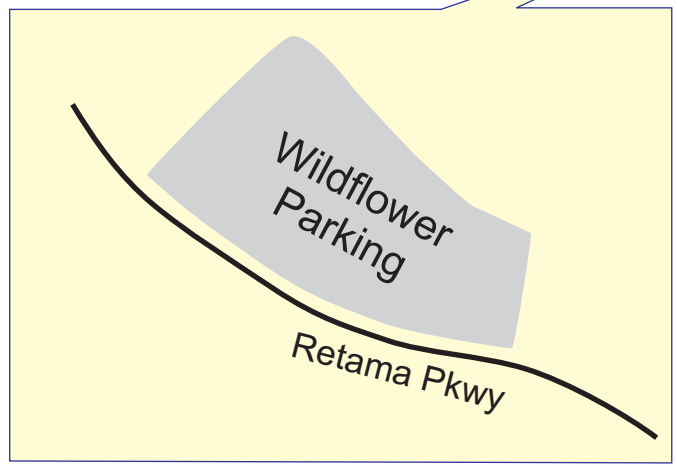

Fiesta Wildflower Rides

Start Location
Retama Park, Selma, TX
(Just northeast of San Antonio)

Parking in Northeast Parking Lot
(Nearest to Lookout Rd)

Start Location

Retama Park, Selma, TX

Parking in Northeast Parking Lot
(Nearest to Lookout Rd)

*Fiesta
Wildflower
Rides*

Selma, TX

Start Location
Retama Park, Selma, TX

Parking in Northeast Parking Lot
(Nearest to Lookout Rd)